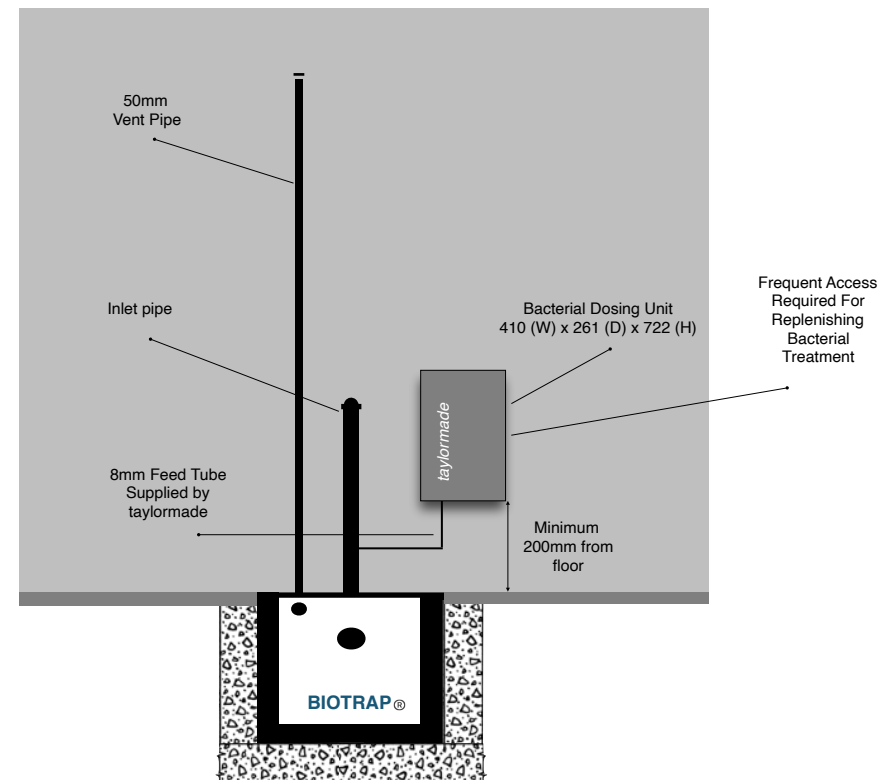

Notes: **DETAIL FOR ABOVE GROUND INLET PIPE**

Side View

Gable View

Flexible PVC Coupling can be used to connect vent pipe to the BIOTRAP

Tel: 1890 336633
Email: info@taylormade.ie

TITLE:
Installation Guide for Underground **BIOTRAP®**

DRAWN BY:

SCALE:

CLIENT:

DATE:

MATERIAL:

APPROVED BY: