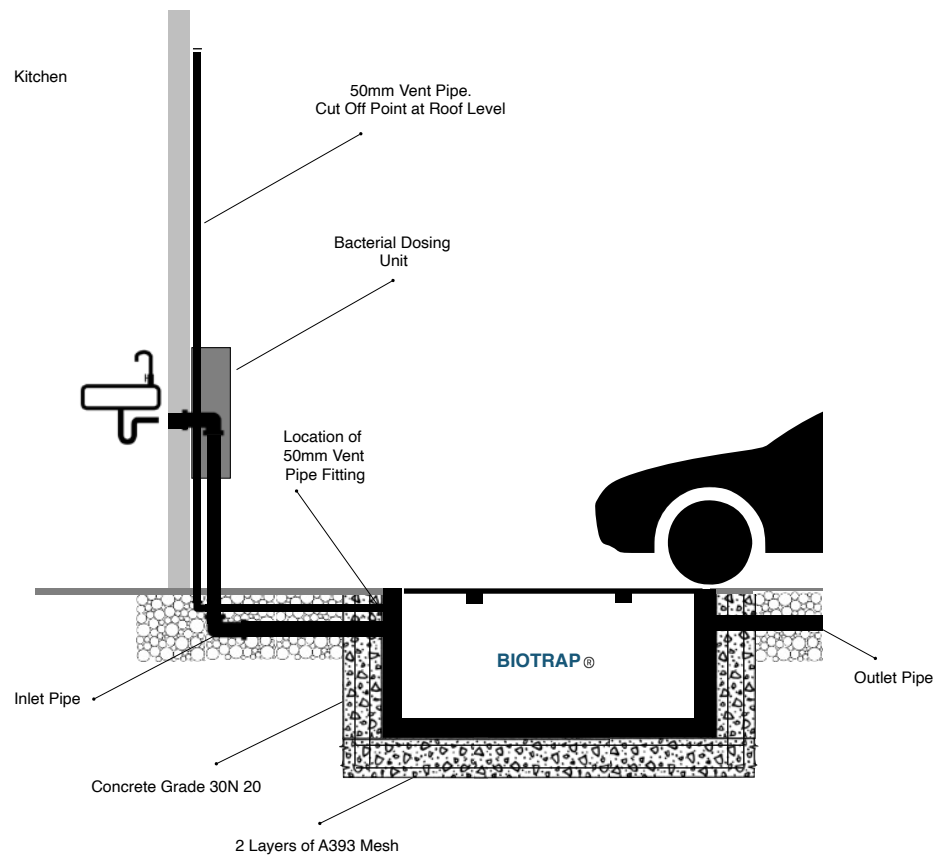

Notes: **DETAIL FOR ABOVE GROUND INLET PIPE**

Side View

Gable View

Flexible PVC Coupling can be used to connect vent pipe to the BIOTRAP

Tel: 1890 336633
Email: info@taylormade.ie

TITLE:
Installation Guide for Underground **BIOTRAP®**

DRAWN BY:

SCALE:

CLIENT:

DATE:

MATERIAL:

APPROVED BY: