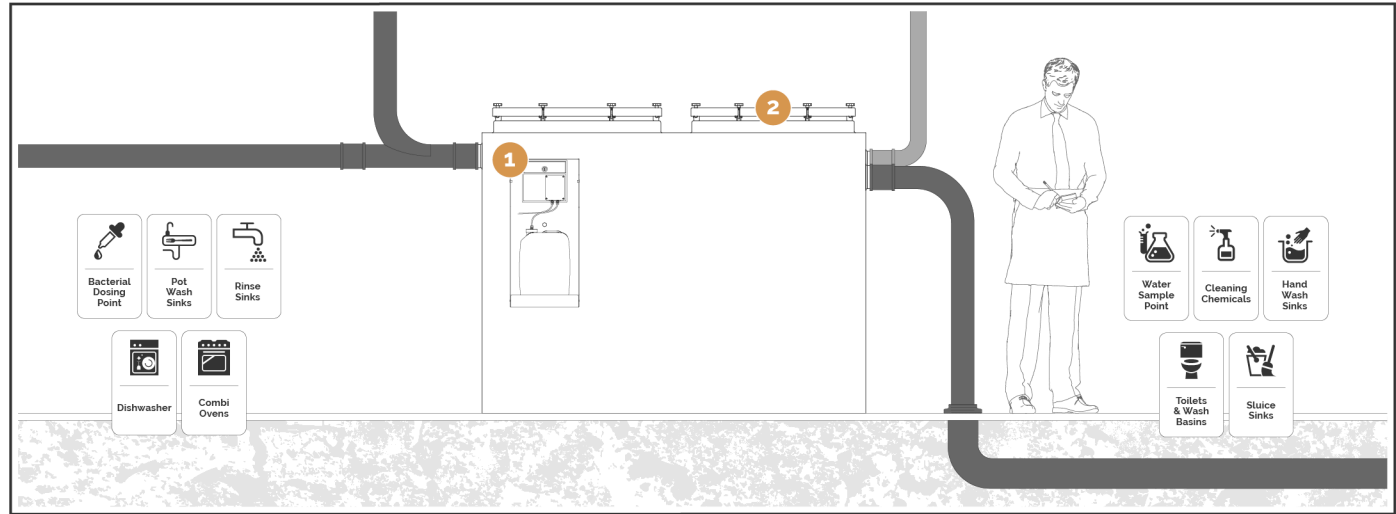

Basement BIOTRAP® & Lifting Pump

DO NOT SCALE

Gravity Fed BIOTRAP®

DO NOT SCALE

taylormade.ie
GREASETRAP SOLUTIONS

Tel: 0818 336633
Email: info@taylormade.ie

TITLE:
Installation Detail

CLIENT:

DRAWN BY:

DATE:

SCALE:

MATERIAL:

APPROVED BY: