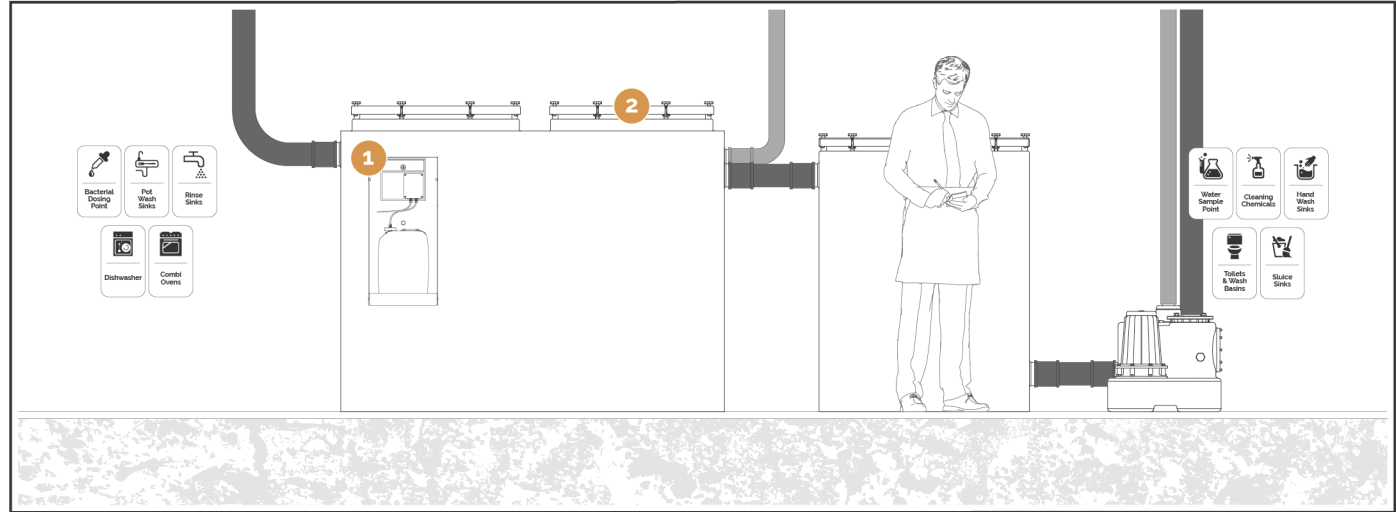

Basement BIOTRAP® & Lifting Pump

DO NOT SCALE

Gravity Fed BIOTRAP®

DO NOT SCALE

taylormade.ie
GREASETRAP SOLUTIONS

Tel: 0818 336633
Email: info@taylormade.ie

TITLE:
Installation Detail

CLIENT:

DRAWN BY:

DATE:

SCALE:

MATERIAL:

APPROVED BY: