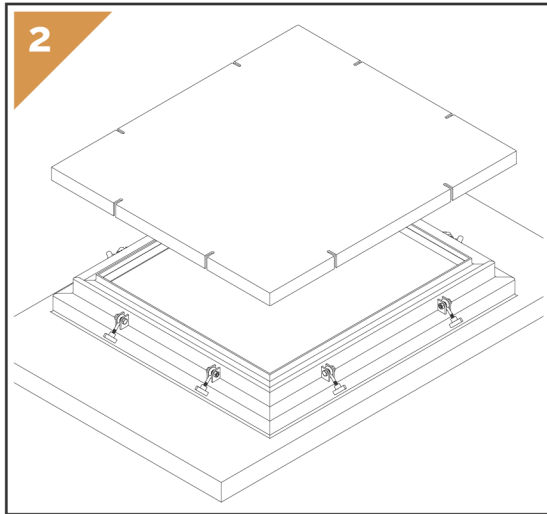

Basement BIOTRAP® & Lifting Pump

DO NOT SCALE

Gravity Fed BIOTRAP®

DO NOT SCALE

taylormade.ie
GREASETRAP SOLUTIONS

Tel: 0818 336633
Email: info@taylormade.ie

TITLE:
Installation Detail

CLIENT: