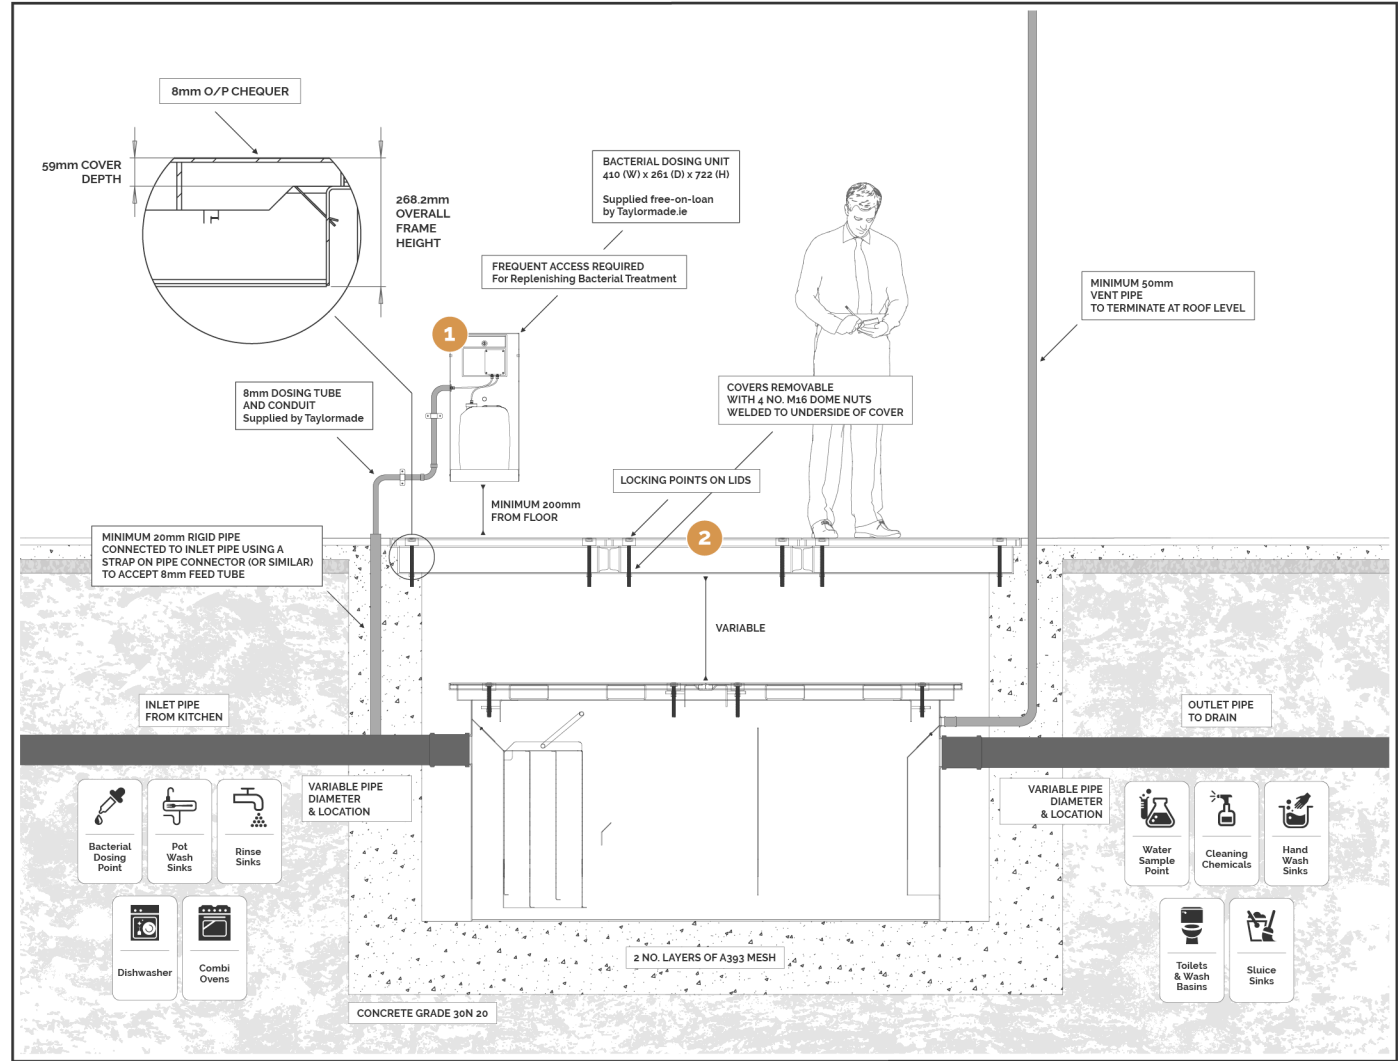

Installation Detail for BIOTRAP-IBG with Independent Load Class B Lids

DO NOT SCALE

taylormade.ie
GREASETRAP SOLUTIONS

Tel: 0818 336633
Email: info@taylormade.ie

TITLE:
Installation Detail

DRAWN BY:

SCALE:

CLIENT: