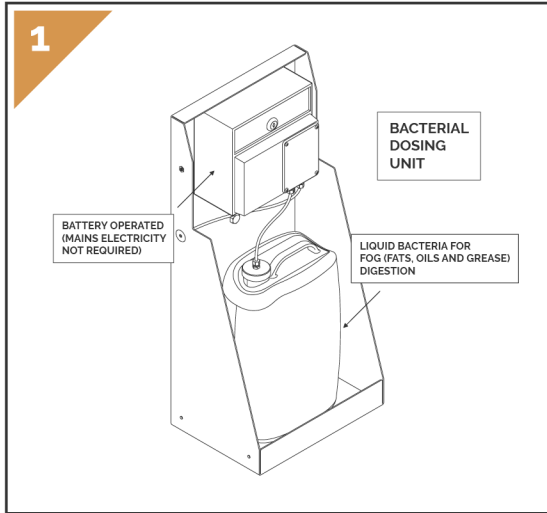

Installation Detail for BIOTRAP-IBG with Independent Load Class B Lids

DO NOT SCALE

taylormade.ie
GREASETRAP SOLUTIONS

Tel: 0818 336633
Email: info@taylormade.ie

TITLE:
Installation Detail

DRAWN BY:

SCALE:

CLIENT: