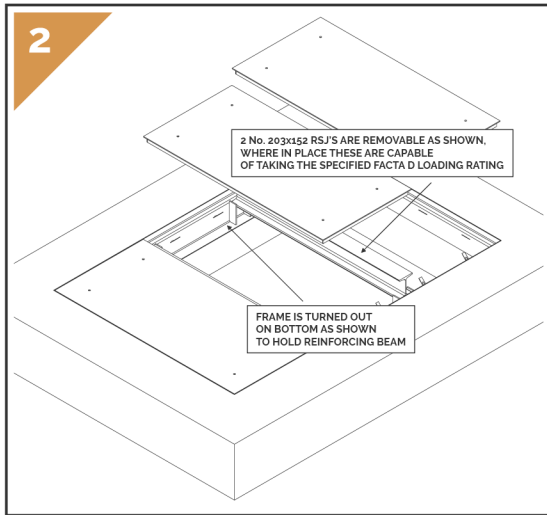

Installation Detail for BIOTRAP-IBG with Independent Load Class B Lids

DO NOT SCALE

taylormade.ie
GREASETRAP SOLUTIONS

Tel: 0818 336633
Email: info@taylormade.ie

TITLE:
Installation Detail

DRAWN BY:

SCALE:

CLIENT: