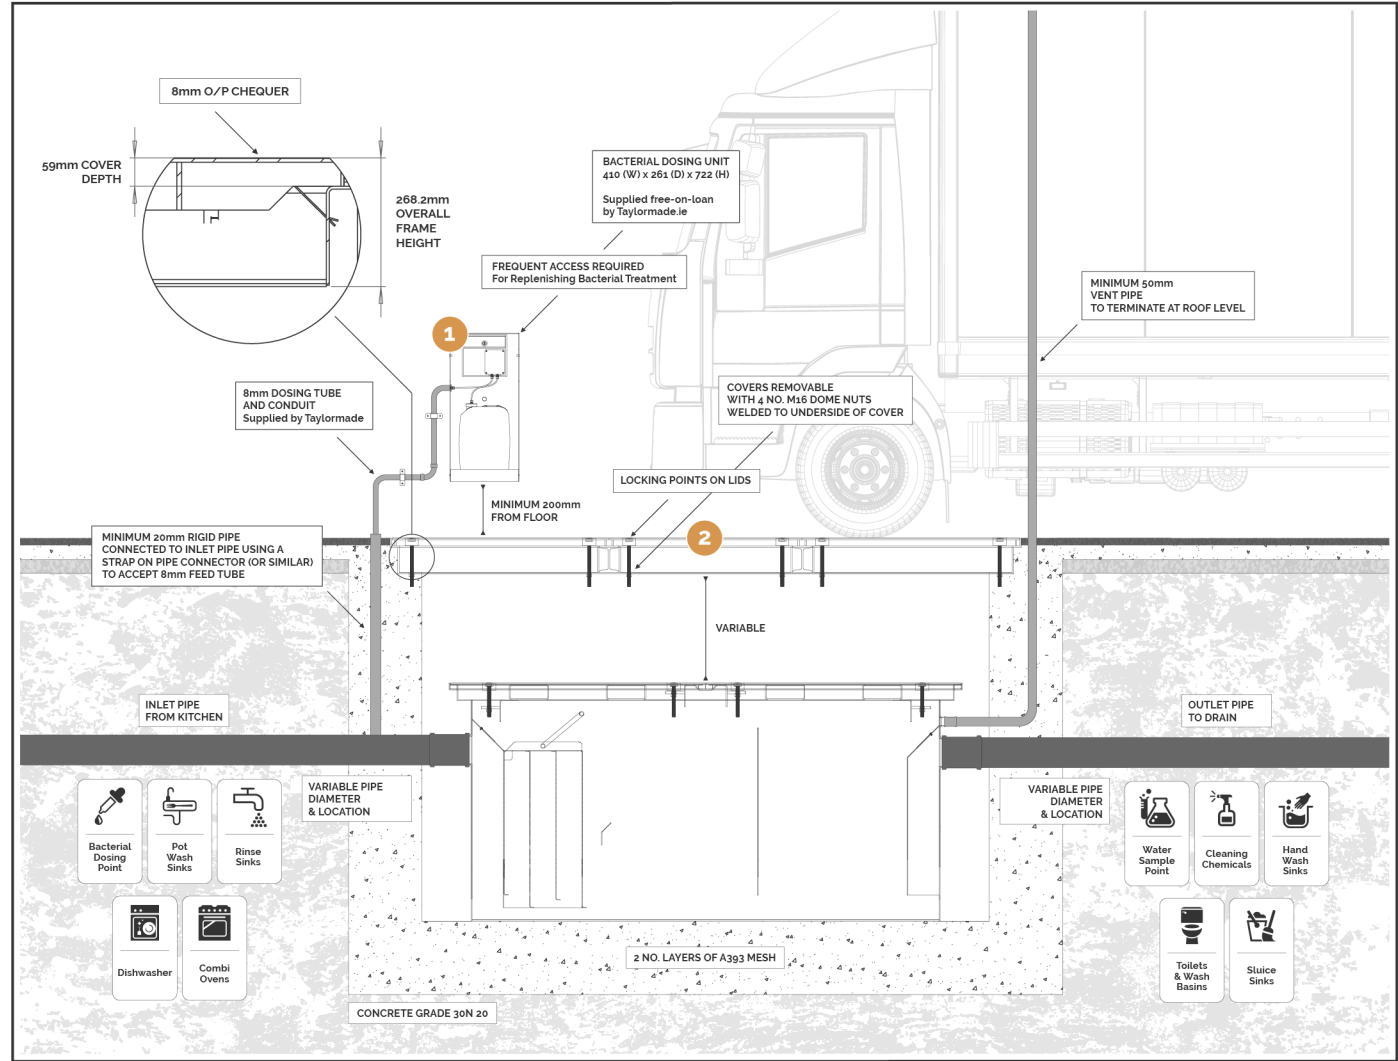

Installation Detail for BIOTRAP-OBG with Independent Load Class D Lids

DO NOT SCALE

taylormade.ie
GREASETRAP SOLUTIONS

Tel: 0818 336633
Email: info@taylormade.ie

TITLE:
Installation Detail

DRAWN BY:

SCALE:

CLIENT: