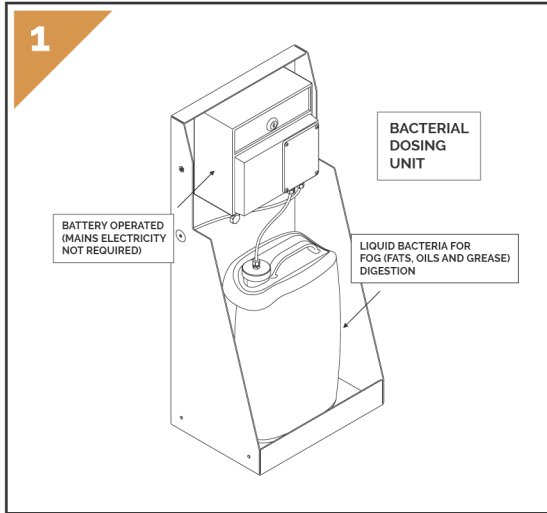

Installation Detail for BIOTRAP-OBG with Independent Load Class D Lids

DO NOT SCALE

taylormade.ie
GREASETRAP SOLUTIONS

Tel: 0818 336633
Email: info@taylormade.ie

TITLE:
Installation Detail

DRAWN BY:

SCALE:

CLIENT: