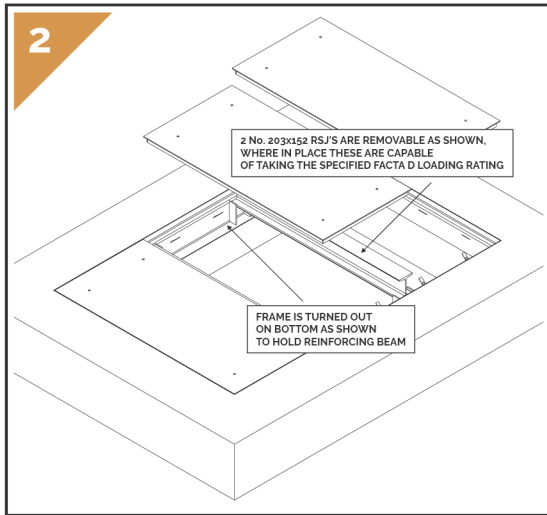

Installation Detail for BIOTRAP-OBG with Independent Load Class D Lids

DO NOT SCALE

taylormade.ie
GREASETRAP SOLUTIONS

Tel: 0818 336633
Email: info@taylormade.ie

TITLE:
Installation Detail

DRAWN BY:

SCALE:

CLIENT: