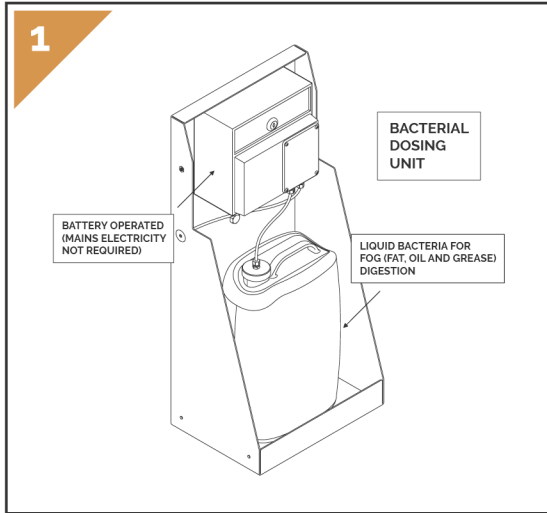

Installation Detail for BIOTRAP-IBG(R) with Load Class B Lids

DO NOT SCALE

**taylormade.ie**  
GREASETRAP SOLUTIONS

Tel: 0818 336633  
Email: info@taylormade.ie

TITLE:  
Installation Detail

CLIENT:

DRAWN BY: