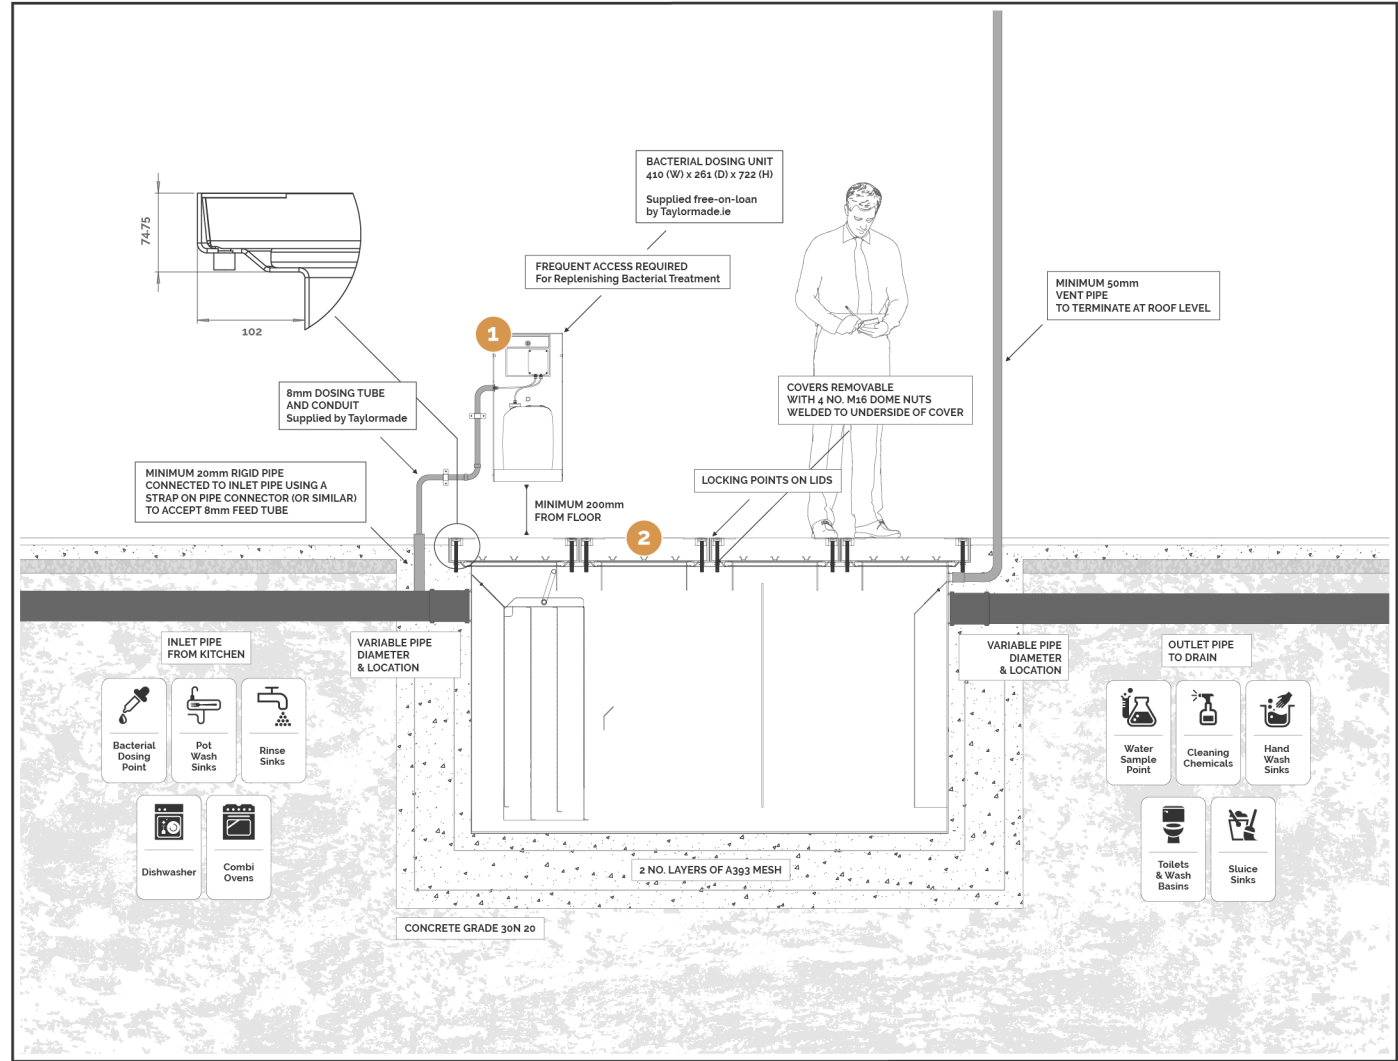

Installation Detail for BIOTRAP-IBG(R) with Load Class B Lids

DO NOT SCALE

**taylormade.ie**  
GREASETRAP SOLUTIONS

Tel: 0818 336633  
Email: info@taylormade.ie

TITLE:  
Installation Detail

CLIENT:

DRAWN BY:

DATE:

SCALE:

MATERIAL:

APPROVED BY: