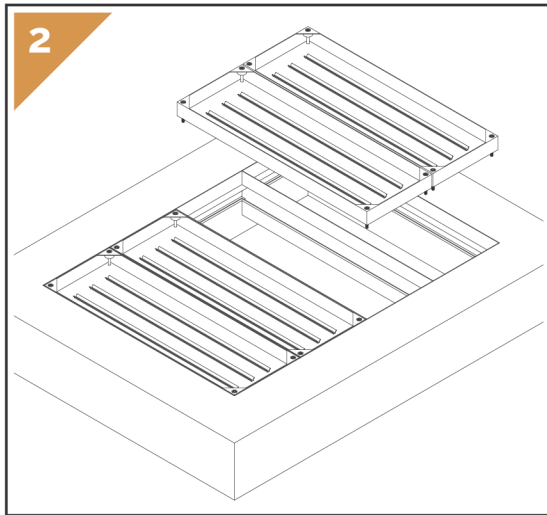

Installation Detail for BIOTRAP-IBG(R) with Load Class B Lids

DO NOT SCALE

**taylormade.ie**  
GREASETRAP SOLUTIONS

Tel: 0818 336633  
Email: info@taylormade.ie

TITLE:  
Installation Detail

CLIENT:

DRAWN BY: