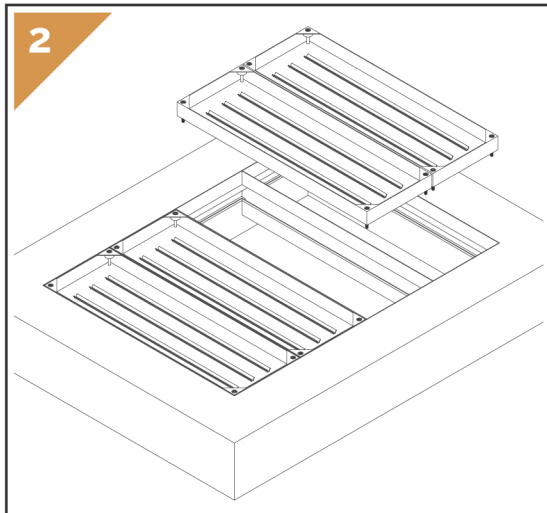

Installation Detail for BIOTRAP-OBG(R) with Load Class D Lids

DO NOT SCALE

taylormade.ie
GREASETRAP SOLUTIONS

Tel: 0818 336633
Email: info@taylormade.ie

TITLE:
Installation Detail

CLIENT:

DRAWN BY:

DATE: