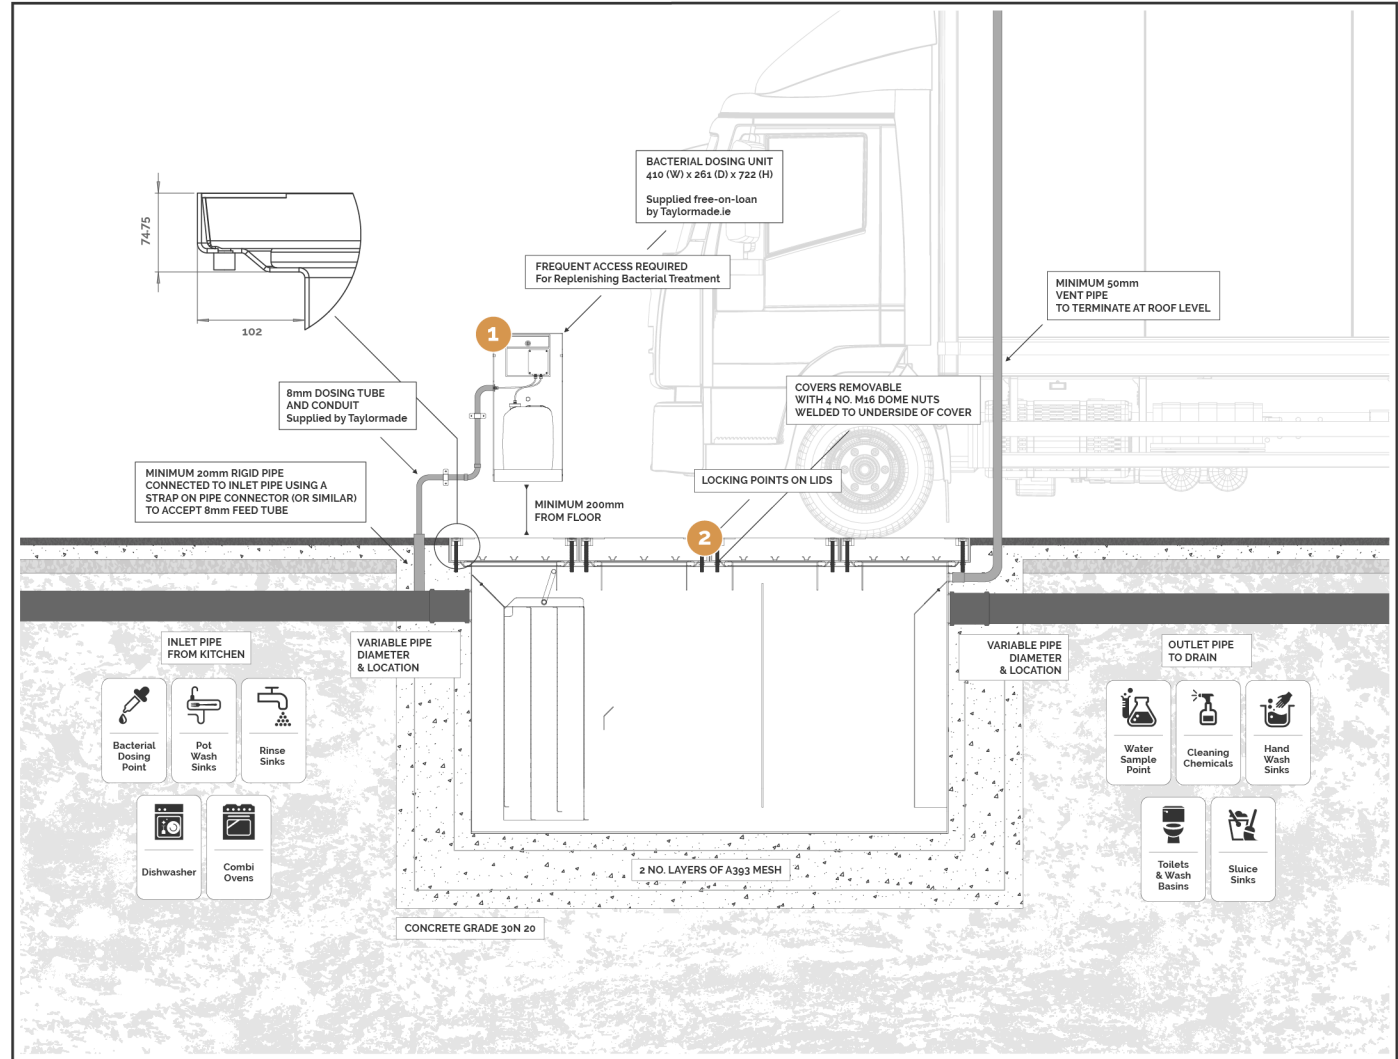

Installation Detail for BIOTRAP-OBG(R) with Load Class D Lids

DO NOT SCALE

taylormade.ie
GREASETRAP SOLUTIONS

Tel: 0818 336633
Email: info@taylormade.ie

TITLE:
Installation Detail

CLIENT:

DRAWN BY:

DATE:

SCALE:

MATERIAL:

APPROVED BY: