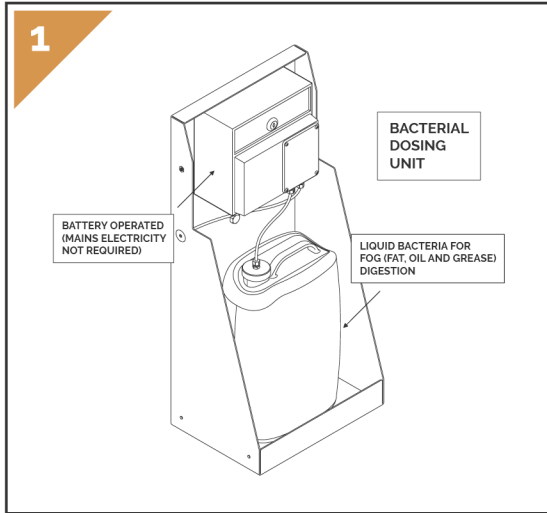

Installation Detail for BIOTRAP-OBG(R) with Load Class D Lids

DO NOT SCALE

taylormade.ie
GREASETRAP SOLUTIONS

Tel: 0818 336633
Email: info@taylormade.ie

TITLE:
Installation Detail

CLIENT:

DRAWN BY:

DATE: