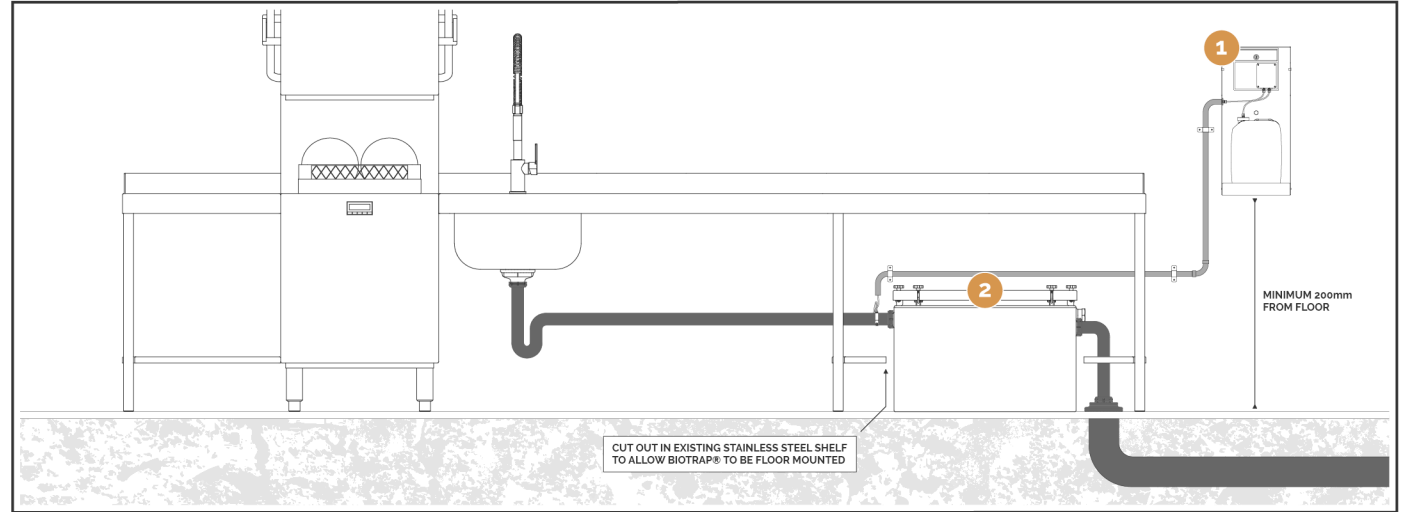

Installation Detail for **BIOTRAP-US**

DO NOT SCALE

DO NOT SCALE

taylormade.ie
GREASETRAP SOLUTIONS

Tel: 0818 336633
Email: info@taylormade.ie

TITLE:
Installation Detail

DRAWN BY:

SCALE: