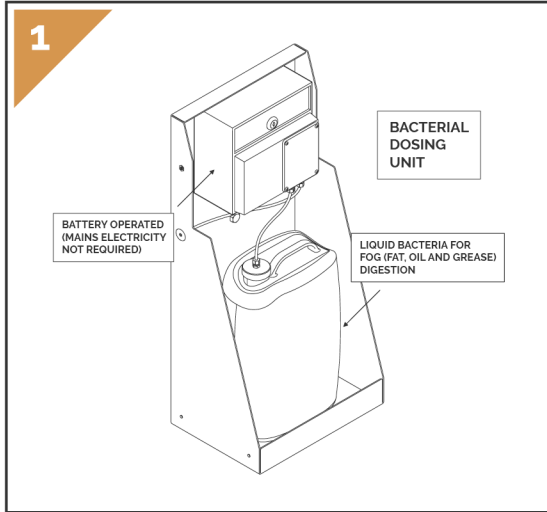

Installation Detail for **BIOTRAP-US**

DO NOT SCALE

DO NOT SCALE

taylormade.ie
GREASETRAP SOLUTIONS

Tel: 0818 336633
Email: info@taylormade.ie

TITLE:
Installation Detail

DRAWN BY:

SCALE: