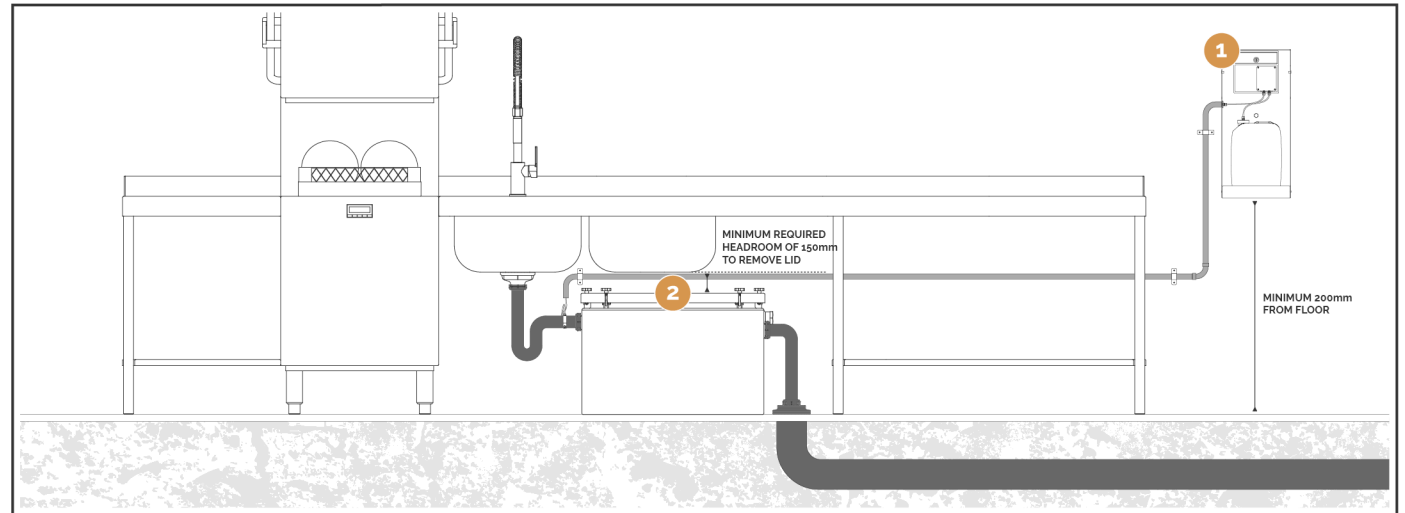

Installation Detail for **BIOTRAP-US**

DO NOT SCALE

DO NOT SCALE

taylormade.ie
GREASETRAP SOLUTIONS

Tel: 0818 336633
Email: info@taylormade.ie

TITLE:
Installation Detail

DRAWN BY:

SCALE: