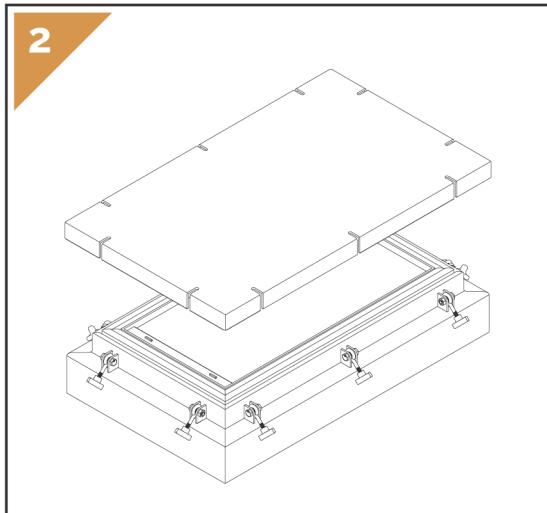

Installation Detail for **BIOTRAP-US**

DO NOT SCALE

DO NOT SCALE

taylormade.ie
GREASETRAP SOLUTIONS

Tel: 0818 336633
Email: info@taylormade.ie

TITLE:
Installation Detail

DRAWN BY:

SCALE: